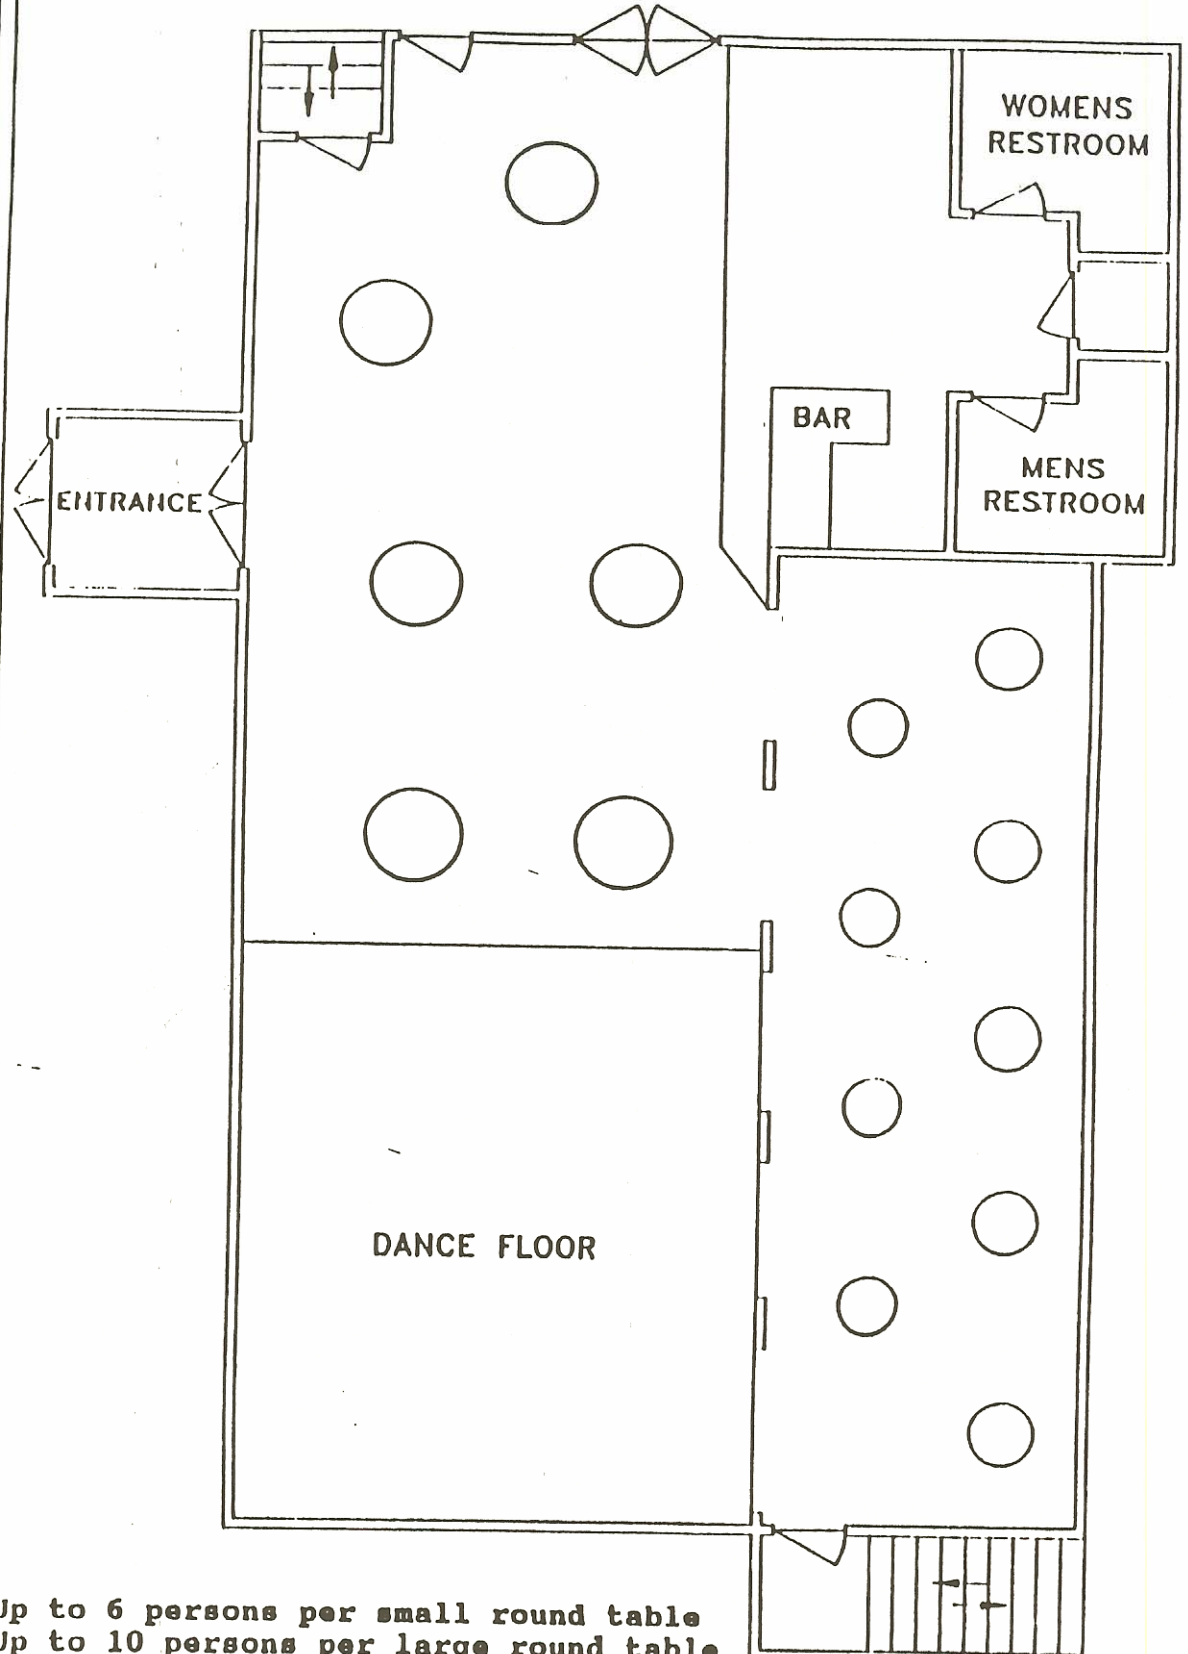

THE FALCONS GROVE AT CRYSTAL LAKE - Middletown CT.
Pavillon Catering Inc. 347-7171

Seating: Up to 6 persons per small round table
Up to 10 persons per large round table